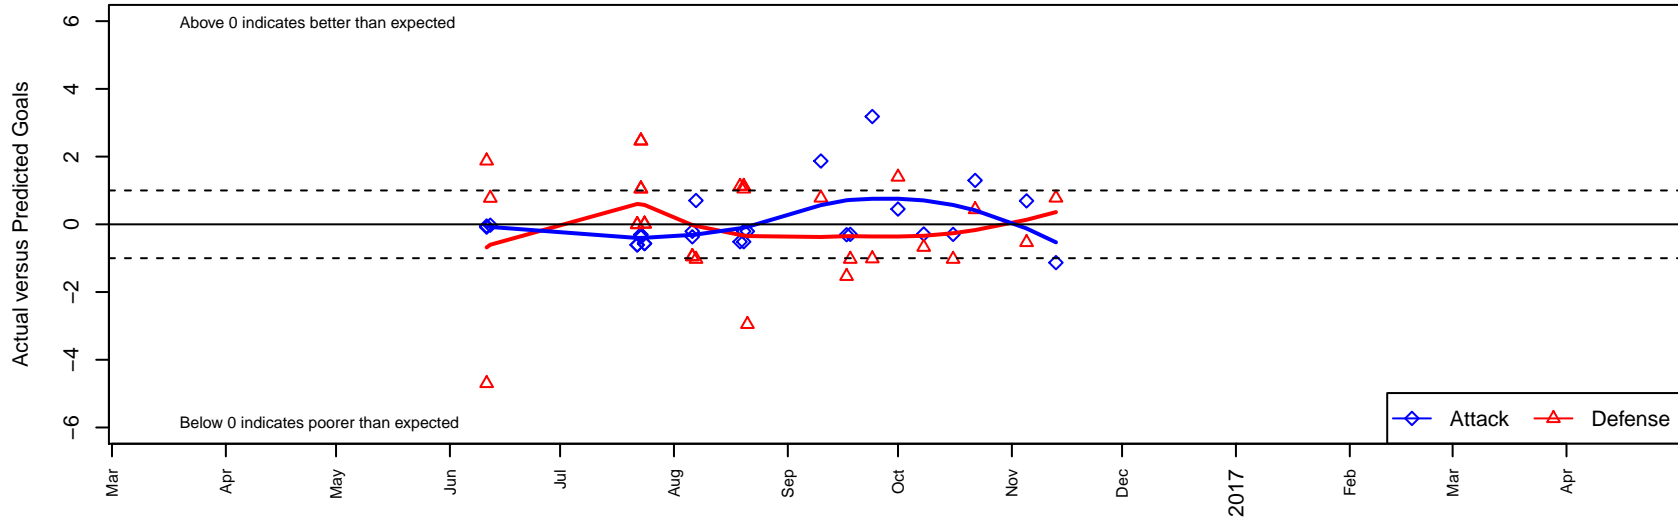

# NK Chaos G04

North Kitsap SC  
 Poulsbo, WA  
 G04 total strength=479  
 attack=0.24 defense=0.46  
 fall league = PSPL Copa U13

alt names used:  
 NK Chaos  
 NK Chaos  
 NK Chaos  
 NK Chaos  
 NK Chaos

**NK Chaos G04**  
 Dots are actual minus expected GF (blue circles) and GA (red triangles).  
 Blue line is smoothed change in attack strength. Red is smoothed change in defense strength.

**attack and defense variance (black dot)  
relative to other teams  
and top 10 in region**