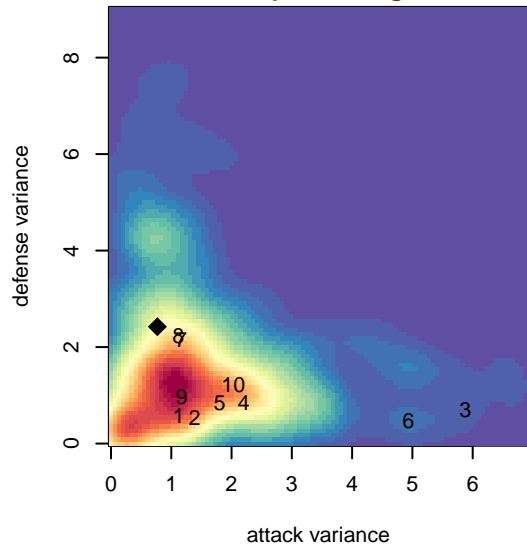

# NK Chaos G04

North Kitsap SC  
 Poulsbo, WA  
 G04 total strength=479  
 attack=0.24 defense=0.46  
 fall league = PSPL Copa U13

alt names used:  
 NK Chaos  
 NK Chaos  
 NK Chaos  
 NK Chaos  
 NK Chaos

**NK Chaos G04**  
 Dots are actual minus expected GF (blue circles) and GA (red triangles).  
 Blue line is smoothed change in attack strength. Red is smoothed change in defense strength.

**attack and defense variance (black dot)  
relative to other teams  
and top 10 in region**