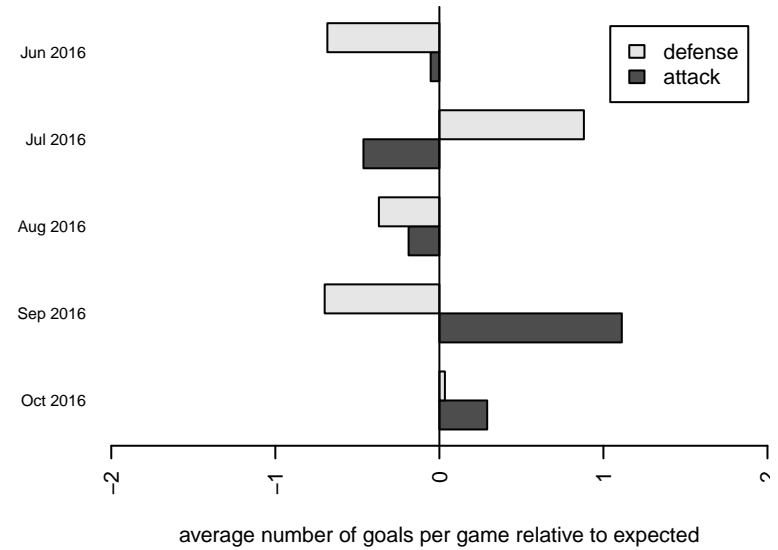

Performance relative to 13 month average