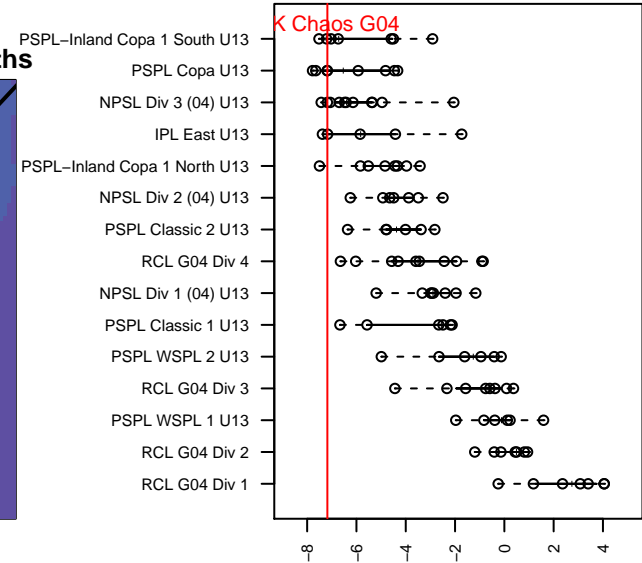

**attack and defense rating
relative to others at age
and all opponents in last 13 months**