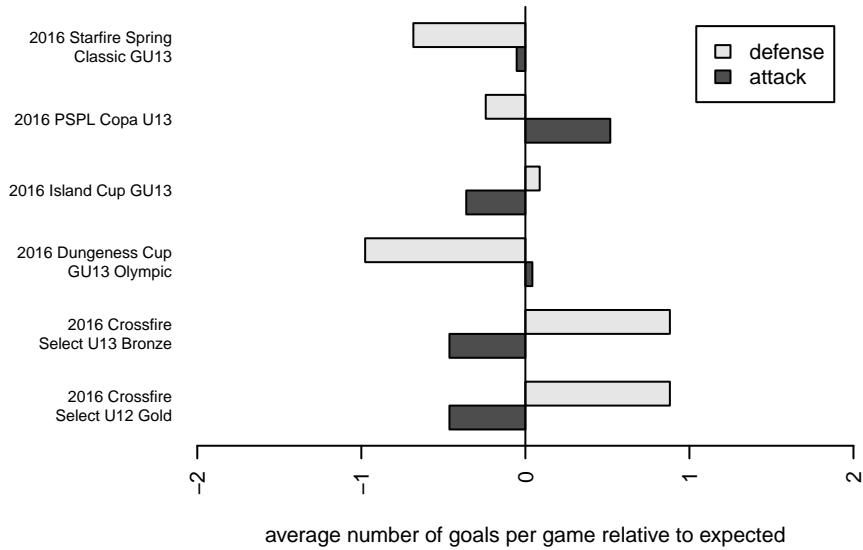

Performance relative to 13 month average