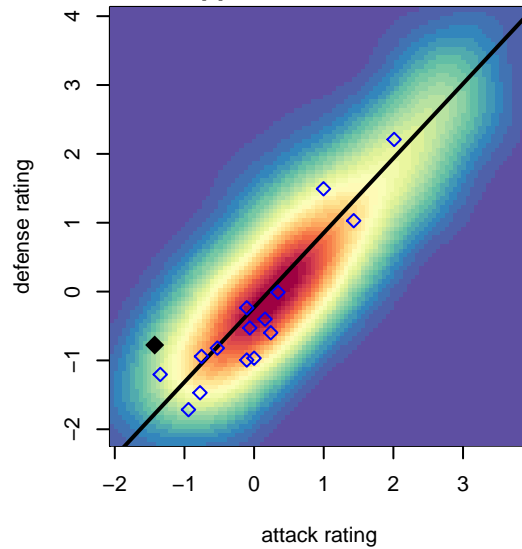

**attack and defense rating
relative to others at age
and all opponents in last 13 months**